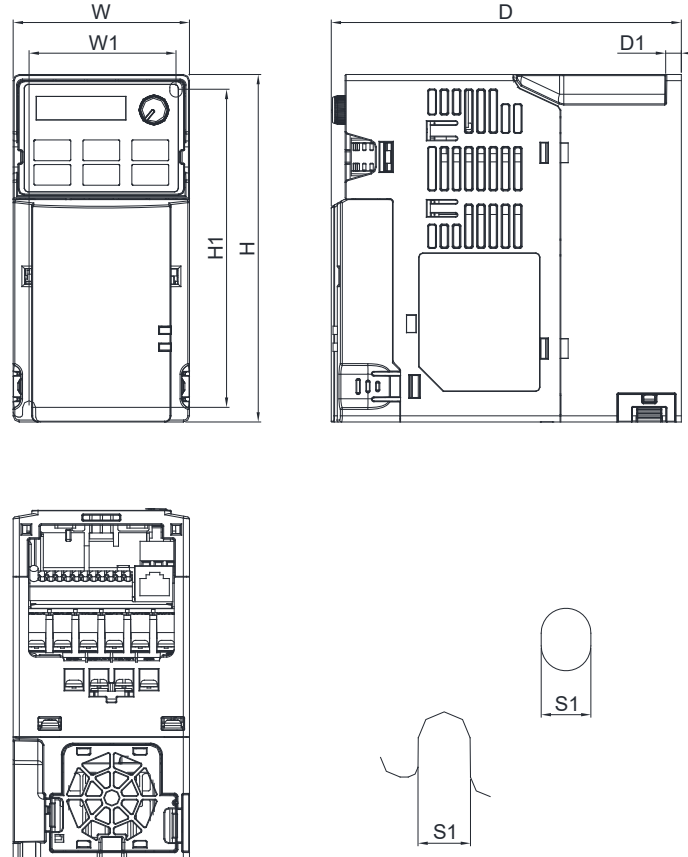

Frame B

Mounting hole

MODEL	FRAME B1	FRAME B2	FRAME B3
Standard Models:	VFD7A5MS23ANSAA VFD7A5MS23ENSAA VFD4A2MS43ANSAA VFD4A2MS43ENSAA	Standard Models: VFD4A8MS21ANSAA VFD4A8MS21ENSAA	Standard Models: VFD1A6MS21AFSAA VFD2A8MS21AFSAA VFD4A8MS21AFSAA VFD1A5MS43AFSAA VFD2A7MS43AFSAA VFD4A2MS43AFSAA
High Speed Models:	VFD7A5MS23ANSHA VFD7A5MS23ENSHA VFD4A2MS43ANSHA VFD4A2MS43ENSHA		High Speed Models: VFD4A2MS43AFSHA

Frame		W	H	D	W1	H1	D1	S1
B1	mm	72.0	142.0	143.0	60.0	130.0	6.4	5.2
	inch	2.83	5.59	5.63	2.36	5.12	0.25	0.20
B2	mm	72.0	142.0	143.0	60.0	130.0	3.0	5.2
	inch	2.83	5.59	5.63	2.36	5.12	0.12	0.20
B3	mm	72.0	142.0	159.0	60.0	130.0	4.3	5.2
	inch	2.83	5.59	6.26	2.36	5.12	0.17	0.20