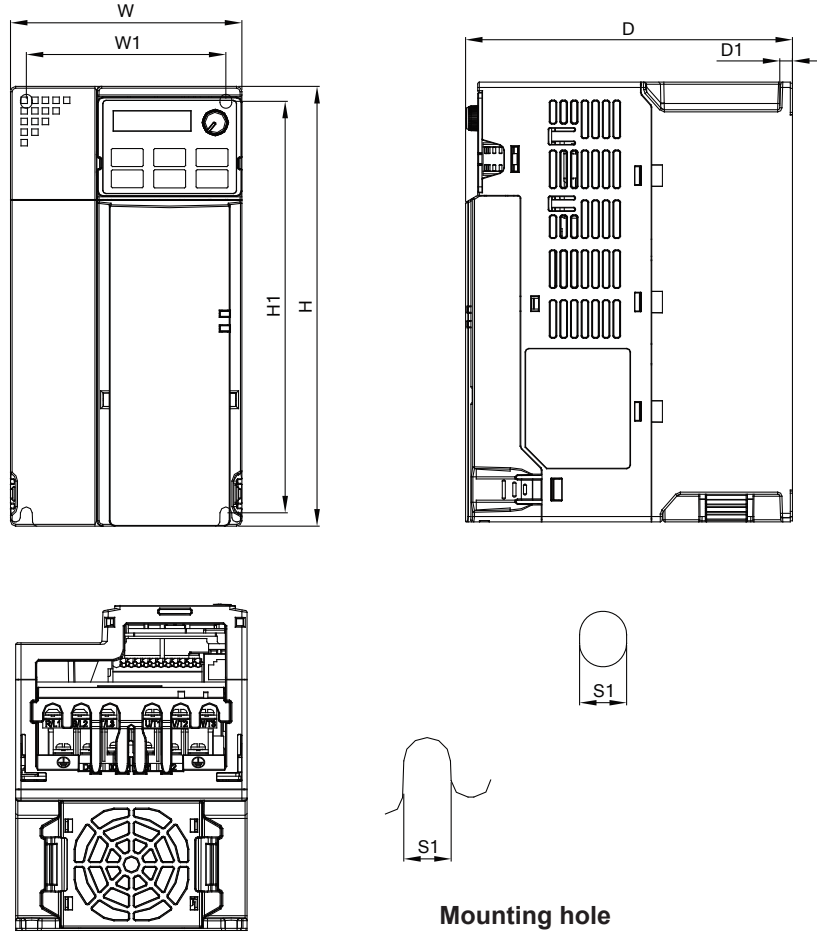

Frame D

**MODEL
FRAME D1**

Standard Models:
VFD25AMS23ANSAA
VFD25AMS23ENSAA
VFD13AMS43ANSAA
VFD13AMS43ENSAA
VFD17AMS43ANSAA
VFD17AMS43ENSAA

High Speed Models:
VFD25AMS23ANSHA
VFD25AMS23ENSHA
VFD13AMS43ANSHA
VFD13AMS43ENSHA
VFD17AMS43ANSHA
VFD17AMS43ENSHA

FRAME D2

Standard Models:
VFD13AMS43AFSAA
VFD17AMS43AFSAA

High Speed Models:
VFD13AMS43AFSHA
VFD17AMS43AFSHA

Frame		W	H	D	W1	H1	D1	S1
D1	mm	109.0	207.0	154.0	94.0	193.8	6.0	5.5
	inch	4.29	8.15	6.06	3.70	7.63	0.24	0.22
Frame		W	H	D	W1	H1	D1	S1
D2	mm	109.0	207.0	187.0	94.0	193.8	6.0	5.5
	inch	4.29	8.15	7.36	3.70	7.63	0.24	0.22